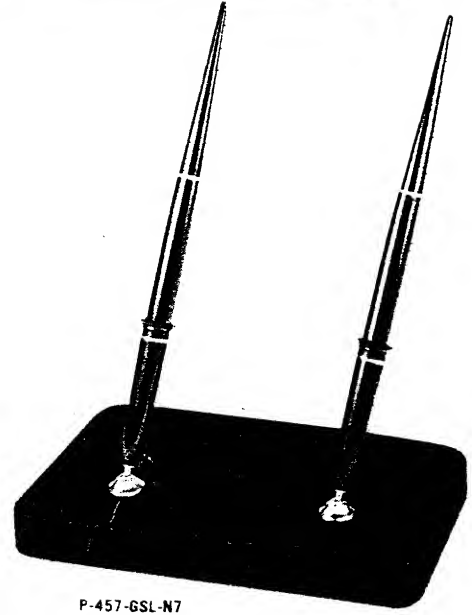

P-457-RSL-SR

P-457-GSL-SR

P-457-BSL-SN

P-457-RSL-SN

P-457-GSL-SN

P-457-BSL-N7

P-457-RSL-N7

P-457-GSL-N7

P-457-BSL-SR EVERSHARP Star Reporter Double-Desk Set. Brown Simulated Leather covered base. Alligator Grain. 4½" x 7". Two Star Reporter Pens with PERMA-SET Blue and Black Ink. Retail Price . . \$7.00 ea. Dealer Cost . . \$4.20 ea.